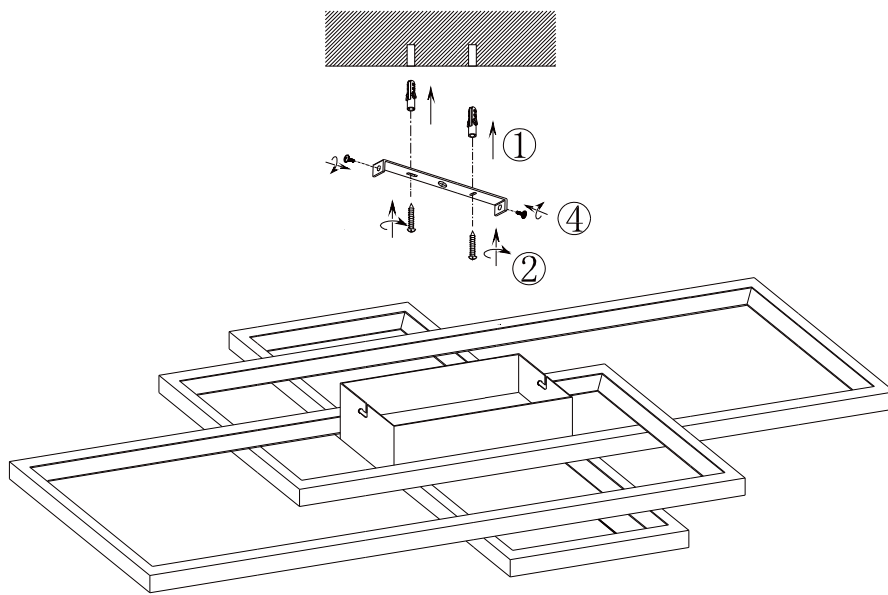

A

rabalux®

Art.:6869
 LED SMD 54W
 3000K-6500K CCT
 230V~50Hz

B

③

**C**